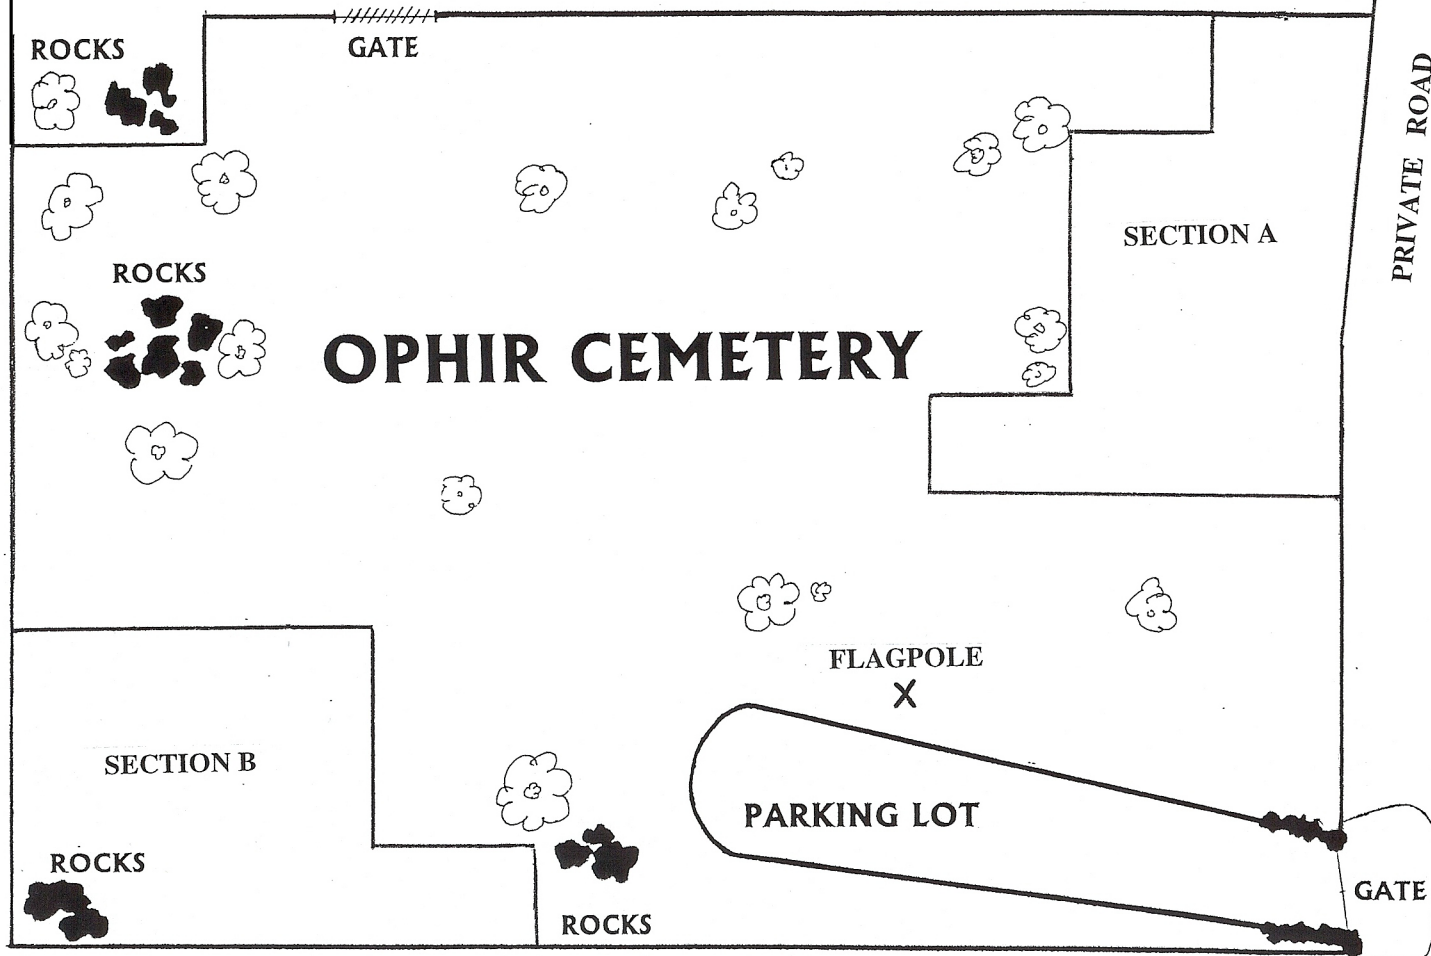

OPHIR CEMETERY

Boot Hill Lane (Just north of Chili Hill Road)
Newcastle CA (Ophir Area)

Cemetery open from sunrise to sunset
7 days a week.

Business Office located at:
Newcastle Cemetery
850 Taylor Road
Newcastle CA 95658
(916) 663-4660

MAP NOT TO SCALE

UNDEVELOPED CEMETERY PROPERTY

BOOT HILL LANE